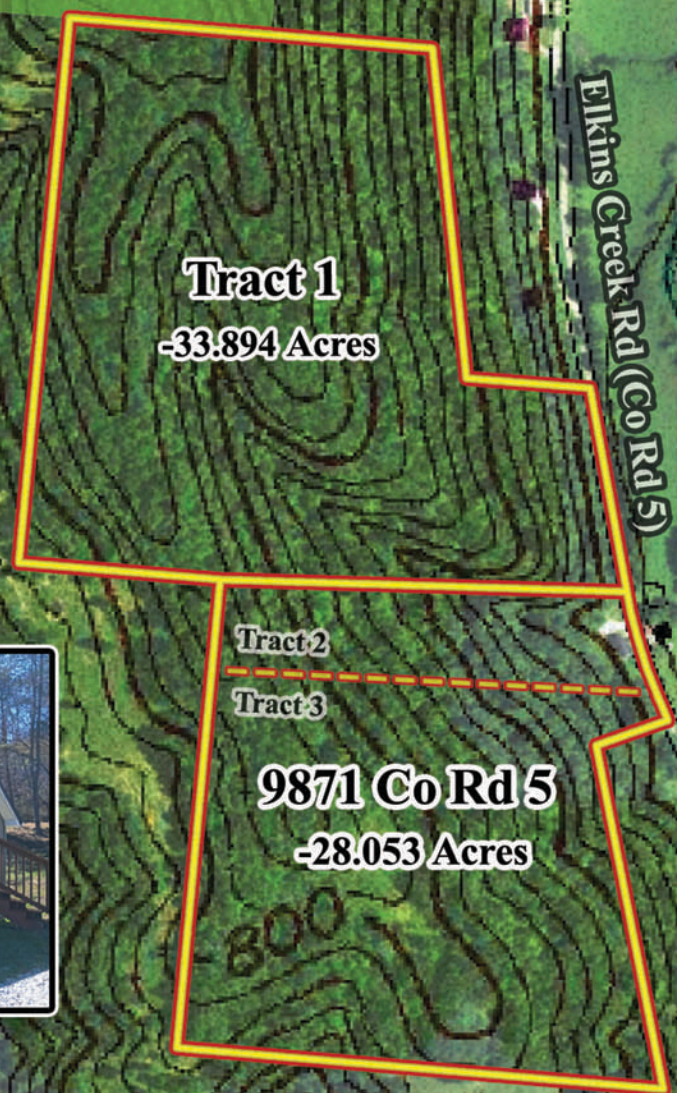

Elkins Creek - Lawrence Co.

**WAYNE NATIONAL
FOREST**

**Tract 1
-33.894 Acres**

**Tract 2
Tract 3
9871 Co Rd 5
-28.053 Acres**